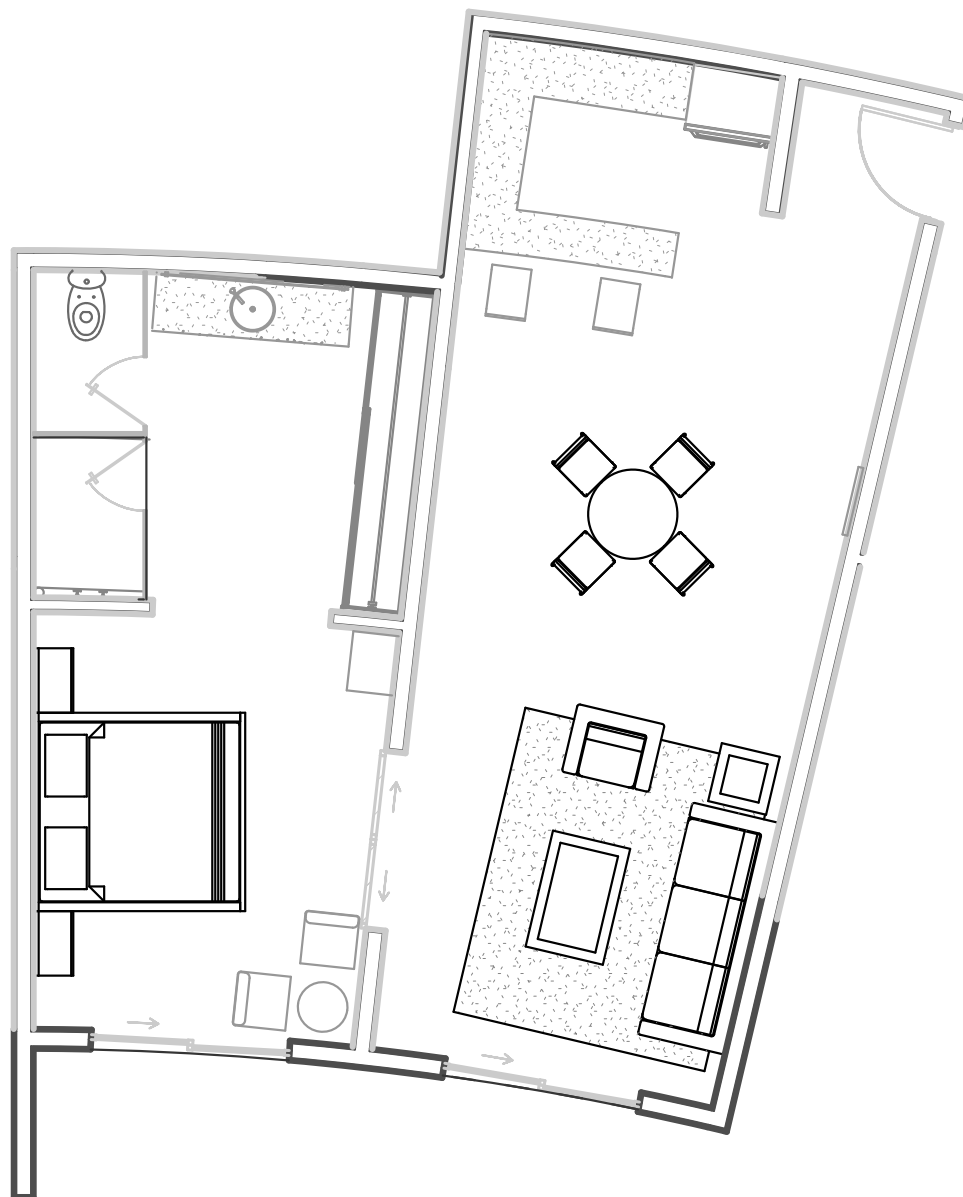

**1 Habitaciones**

Interior → 77 m<sup>2</sup>

Terraza → 12 m<sup>2</sup>

Total → 89 m<sup>2</sup>

**1 Bedrooms**

Interior → 833 ft<sup>2</sup>

Terrace → 133 ft<sup>2</sup>

Total → 996 ft<sup>2</sup>

PLANTA BAJA  
GROUND FLOOR

La imagen es de uso demostrativo /

The image represented is demonstrative propose

*The Fives* ESSENCE  
PLAYA DEL CARMEN