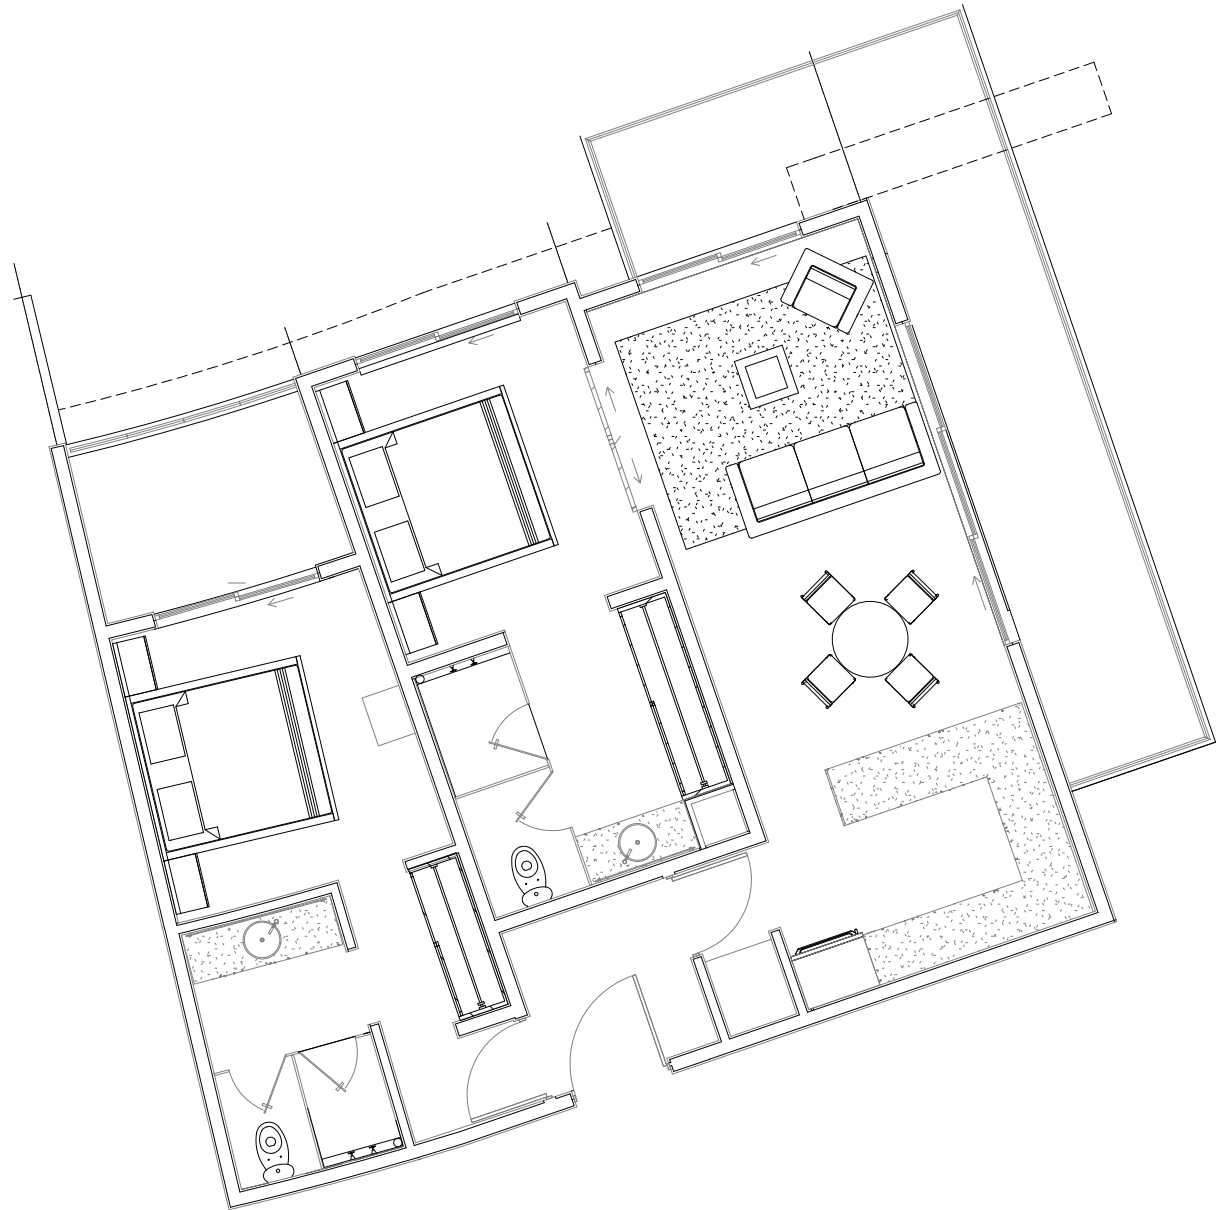

E

2 Habitaciones

Interior → 88 m²

Terraza → 22 m²

Total → 110 m²

2 Bedrooms

Interior → 954 ft²

Terrace → 244 ft²

Total → 1,198 ft²

PLANTA BAJA
GROUND FLOOR

La imagen es de uso demostrativo /

The image represented is demonstrative propose

The Fives ESSENCE
PLAYA DEL CARMEN